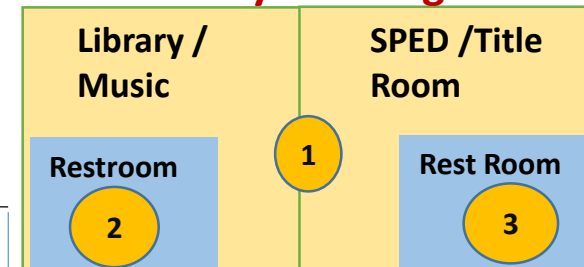

Swedeborg Elementary Water Test Locations

Upstairs

Main Building

Library Building

Description of testing Location

1. Water Fountain
2. 2 Sink faucets restroom girls
3. 1 Sink faucet restroom boys
4. Classroom sink faucet
5. Water Fountain
6. Deep sink faucet
7. Classroom sink with drinking fountain
8. Classroom sink with drinking fountain
9. 2 sink faucets restroom boys
10. 2 sink faucets restroom girls
11. 2 sink faucets restroom boys
12. Water fountain/bottle filler
13. 2 sink faucets restroom girls
14. Ice machine
15. 2 deep sink faucets
16. 1 deep sink faucet
17. Classroom sink faucet
18. 1 sink faucet restroom
19. Class room sink faucet