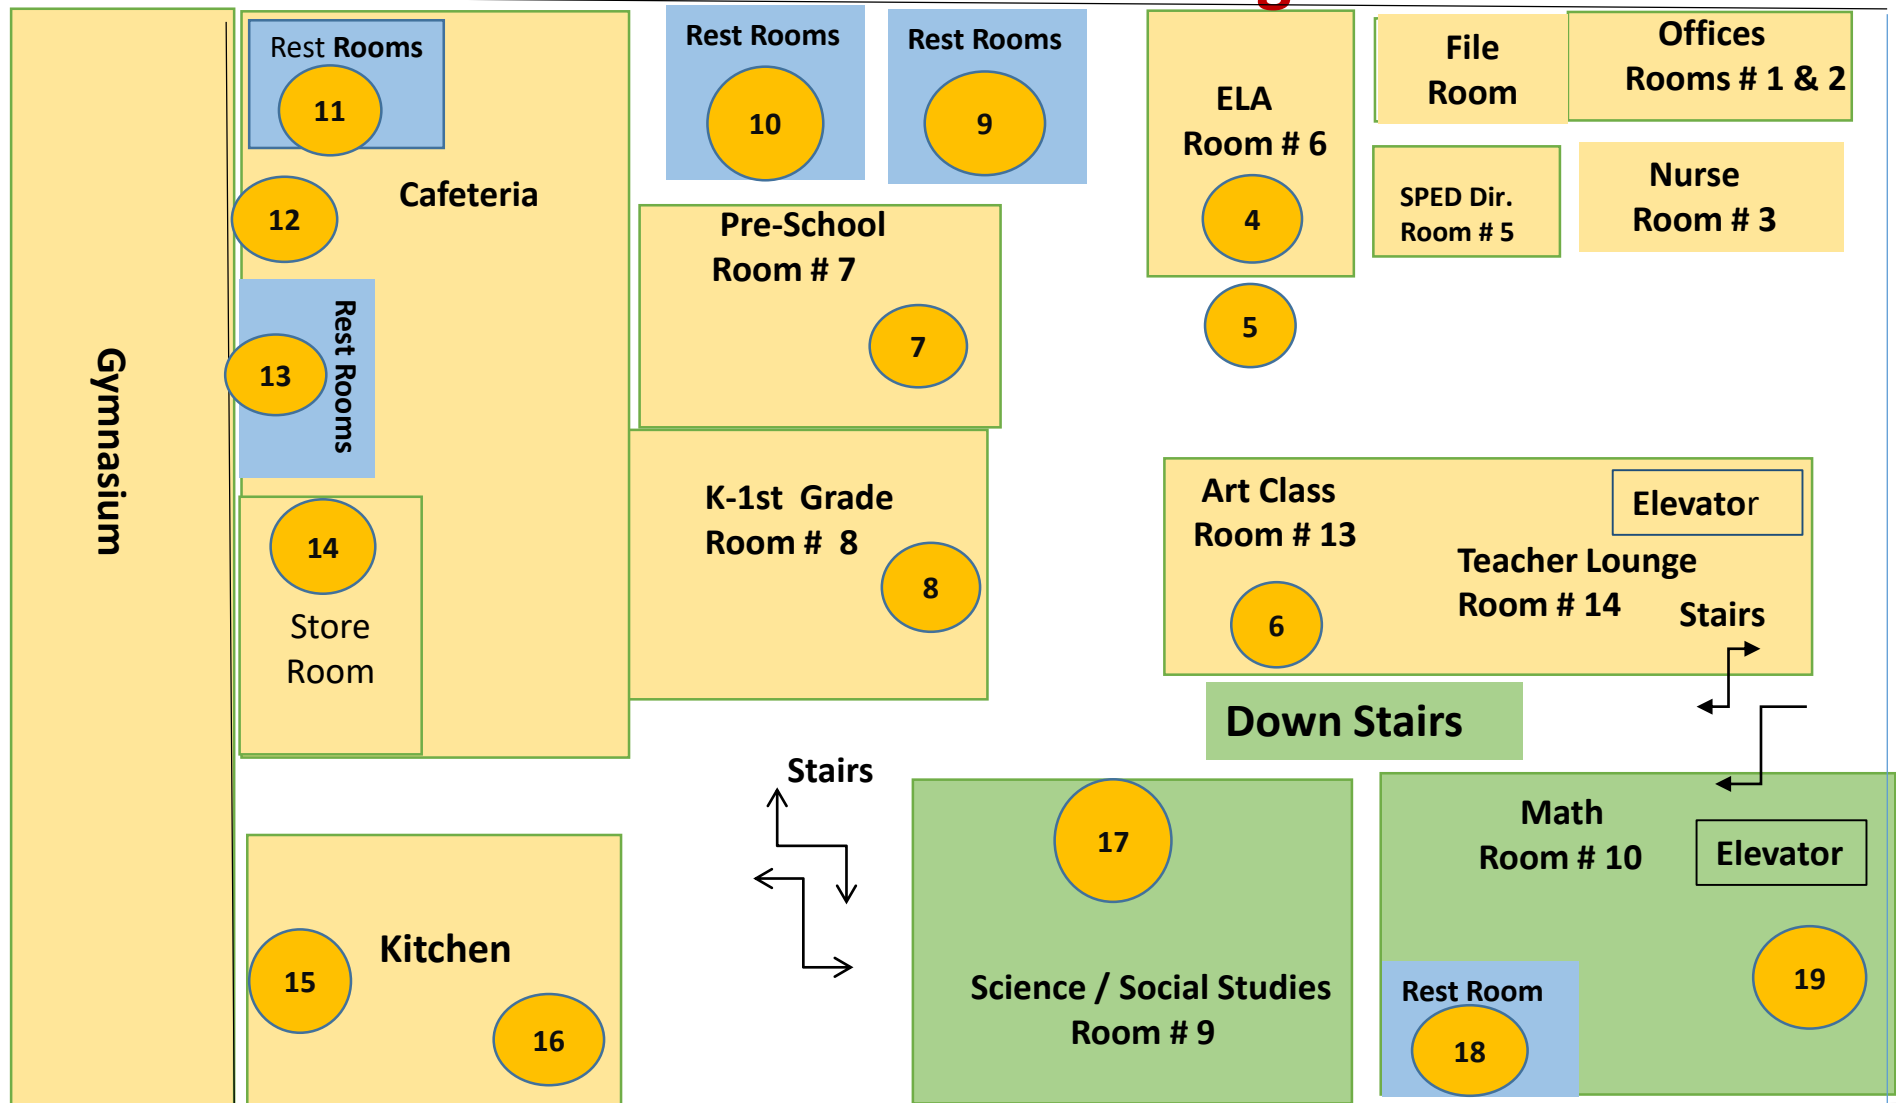

Swedeborg Elementary Water Test Locations

Upstairs

Main Building

Library Building

Description of testing Location

1. Water Fountain
2. 2 Sink faucets restroom girls
3. 1 Sink faucet restroom boys
4. Classroom sink faucet
5. Water Fountain
6. Deep sink faucet
7. Classroom sink with drinking fountain
8. Classroom sink with drinking fountain
9. 2 sink faucets restroom boys
10. 2 sink faucets restroom girls
11. 2 sink faucets restroom boys
12. Water fountain/bottle filler
13. 2 sink faucets restroom girls
14. Ice machine
15. 2 deep sink faucets
16. 1 deep sink faucet
17. Classroom sink faucet
18. 1 sink faucet restroom
19. Class room sink faucet